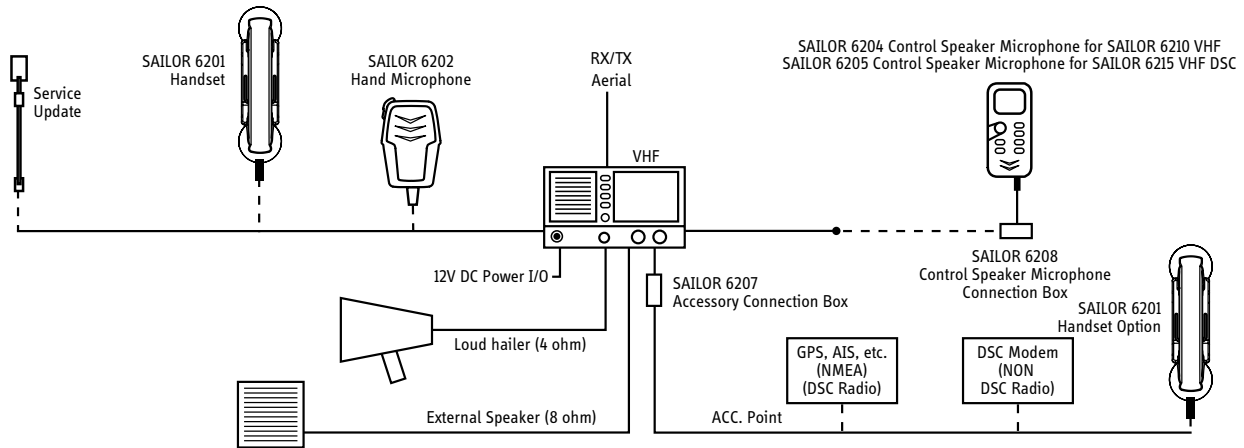

SAILOR® 6210 VHF & 6215 VHF DSC

Get a trusted SAILOR on board

TECHNICAL SPECIFICATIONS

Weight SAILOR 6210/6215 VHF transceiver unit, approx.	< 1.2kg
Weight SAILOR 6210/6215 VHF transceiver unit incl. Hand Microphone and mounting bracket, approx.	< 1.5kg
Operational Temperature Range	-15°C to 55°C
Storage Temperature Range	-40°C to 80°C
Power Supply	12VDC Nominal (10.8– 15.6VDC)
Frequency Range	TX 156,000-161,450, RX 156,000-163,425 MHz
Option: Extended frequency range in private channels	
Channel Spacing/Bandwidth	12.5kHz and 25kHz - All international maritime channels
Receiver Sensitivity	< -119dBm Typically @ 20dB SINAD CCITT Weighted
Antenna	Connector UHF Plug PL259. 50 Ohm Antenna 1-antenna operation for both VHF and DSC communication

FEATURES

	SAILOR 6210 VHF	SAILOR 6215 VHF DSC Class D
Built in DSC Class D		X
DSC address book		X
SAILOR Replay	X	X
Dual watch, Tri-watch and scanning	X	X
High/Low (25/1 Watt) transmit modes	X	X
Large display	X	X
Red backlight	X	X
Display dimming	X	X
Powerful loudspeaker (Distortion <5%)	6W	6W
Tactile buttons and wheelknobs	X	X
Alert mute button	X	X

CHANNELS

	SAILOR 6210 VHF	SAILOR 6215 VHF DSC Class D
International channels	X	X
US channels (incl. WX)	X	X
Canadian	X	X
BI channels	X	X
ATIS and ATIS Killer	X	X
Private channels	40	40

INTERFACE

	SAILOR 6210 VHF	SAILOR 6215 VHF DSC Class D
Loud hailer functionality with talk-back	30W	30W
Foghorn functionality	30W	30W
2 handsets, Hand Microphones and 1 Control Speaker Microphone - Detachable front and rear connection	X	X
External loudspeaker	6W	6W

INSTALLATION

	SAILOR 6210 VHF	SAILOR 6215 VHF DSC Class D
Bracket and flush mounting installation	X	X
Waterproof rating all over including Hand Microphones and Control Speaker Microphones	IPx8 & IPx6	IPx8 & IPx6
Approval	R&TTE & Canadian	R&TTE

For further information please contact:

Cobham SATCOM Maritime
Lundtoftegaardsvej 93 D
DK-2800 Kgs. Lyngby
Denmark
www.cobham.com
Tel: +45 3955 8800
Fax: +45 3955 8888