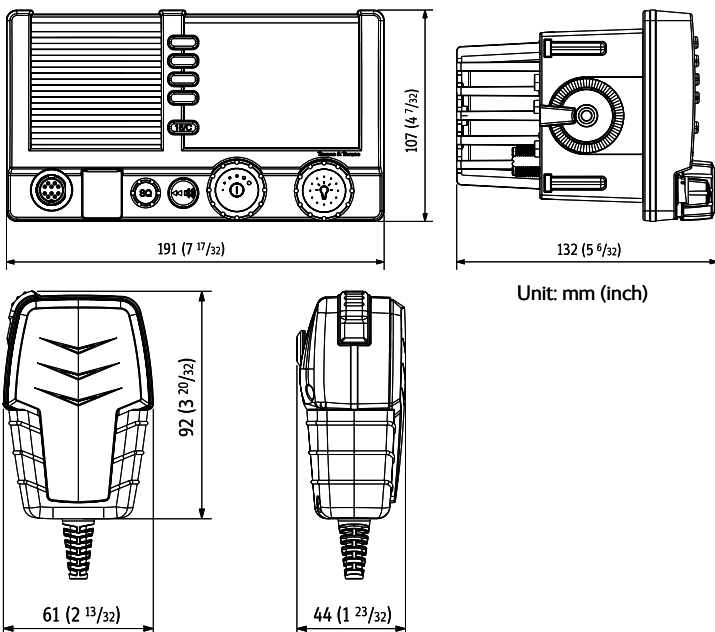

Unit: mm (inch)